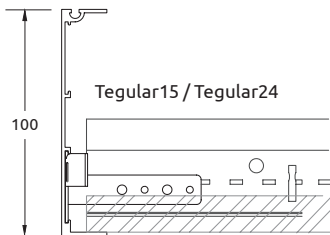

Custom Options

Dimensions

Shapes

Service Integration

Installation Layout

DecoFrame Kit Curved Canopies

1.8m x 2.4m Canopy

1.8m x 3m Canopy

2.4m x 2.4m Canopy

2.4m x 3m Canopy

3m x 3m Canopy

DecoFrame Kit Circle Canopies

Ø 1800

Ø 2400

If you would like to order a sample or have any queries about this product please contact our Technical Sales Team on **0800 371 849** or email enquiries@zentia.com