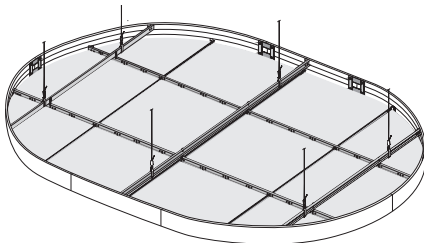

DecoFrame Kit Circle & Curved Canopy

Floating ceiling suspension kits using curved 100mm Gridline Aluminium Profile to create attractive rounded ceiling canopies.

Key Features

- // Made-to-measure components and accessories all in a single box, ready-to-install for quick and easy installation
- // Available in 7 standard shapes/modules with Gridline 15 or 24. Custom dimensions available on request
- // Pre-curved sections for high quality finish – no cutting on site
- // Ideal for reception areas, meeting areas circulation spaces and retail

Custom Options

Dimensions

Shapes

Service Integration

Installation Layout

DecoFrame Kit Curved Canopies

1.8m x 2.4m Canopy

1.8m x 3m Canopy

2.4m x 2.4m Canopy

2.4m x 3m Canopy

3m x 3m Canopy

DecoFrame Kit Circle Canopies

Ø 1800

Ø 2400

If you would like to order a sample or have any queries about this product please contact our Technical Sales Team on **0800 371 849** or email enquiries@zentia.com